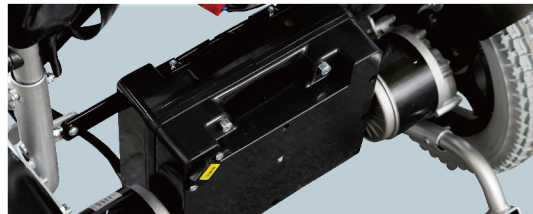

SKE180

Electric wheelchair

SAIKANG / Medical

LEADING BRAND OF CHINA MEDICAL FURNITURE
Stock Code: 870098

QUALITY CONTROL

DESIGN

Scientific design, ergonomics, providing a comfortable experience.
Foldable type for easy transport

LITHIUM BATTERY

High-performance lithium battery, detachable, safe and reliable, range up to 20 kilometers,

REMOVABLE CONTROLLER PANEL

With five-speed adjustment, horn button, and LED light display power, Joystick control direction, easy to operate

FOOT PANEL

High quality plastic foot panel, removeable and foldable

WHEEL

Solid rubber universal wheels, high quality and reliable.
Different sizes wheels are available, meet the request of different patients.